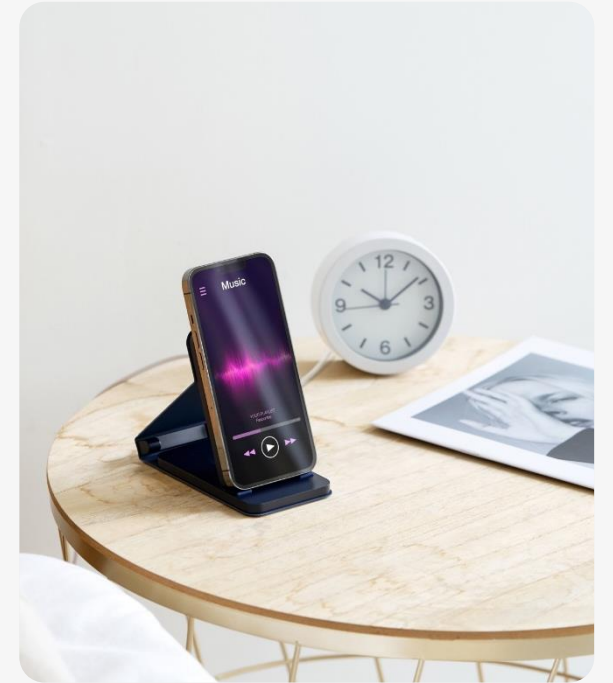

In your room