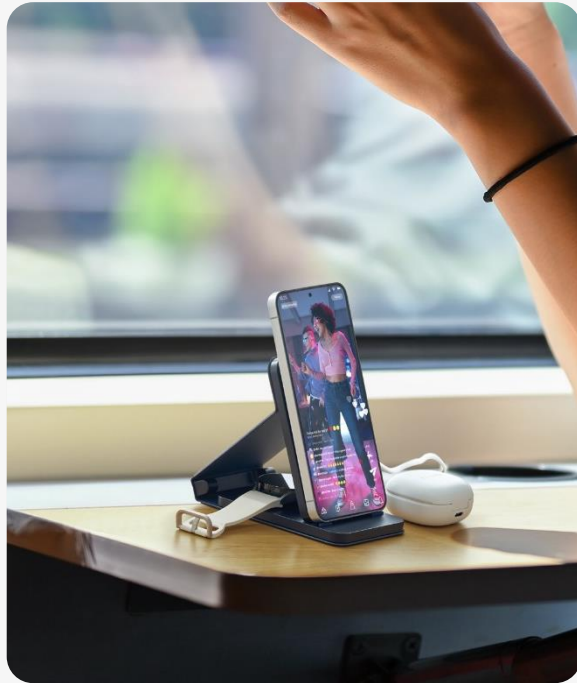

When traveling for leisure