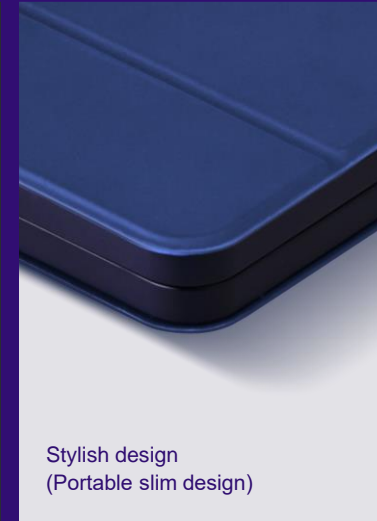

SPECIFICATIONS

	Model name	FOLDABLE
Product	Dimensions	Product appearance (Width x Height x Depth): 120.9 x 70.5 x 17 mm / 4.76" x 2.78" x 0.67" Cable length: 1.5 m / 4.92 ft
	Input	USB-C (9 V / 2.77 A)
Interface	Wireless	Smartphone: Max. 10 W Galaxy Watch: Max. 3 W Wireless earphone: Max. 5 W