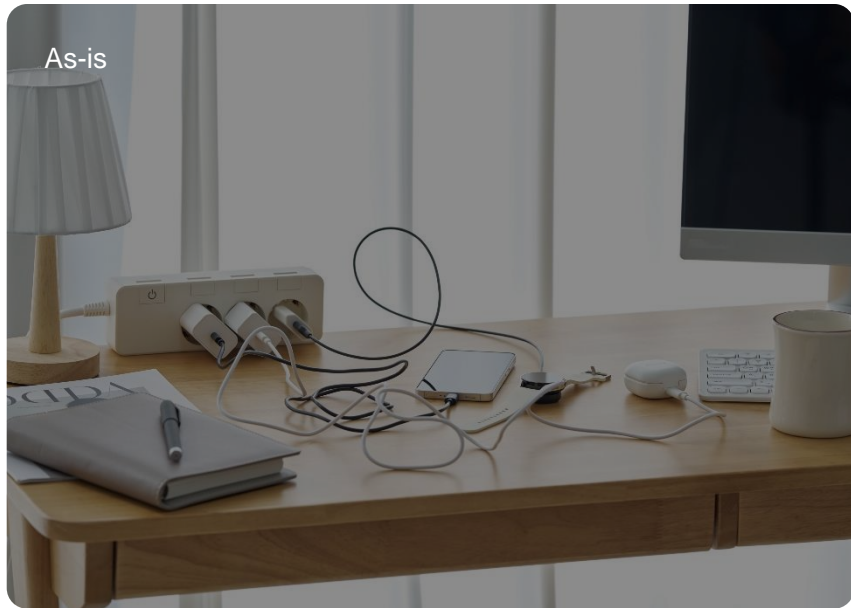

In your room

02

Convenience of multi-charging

Travel light.
Stay charged.
One foldable does it all!

Simple charging ——— Slim portability!

Fold it for travel, unfold it for use.
The perfect design for convenience and portability

One pad. Multiple devices. Simple, smart charging!

Find your perfect charge. Fit your mood.
Fit your moment!

Plate mode
No charging stress, even on your busiest days

Stand mode
Stream comfortably. Store compactly