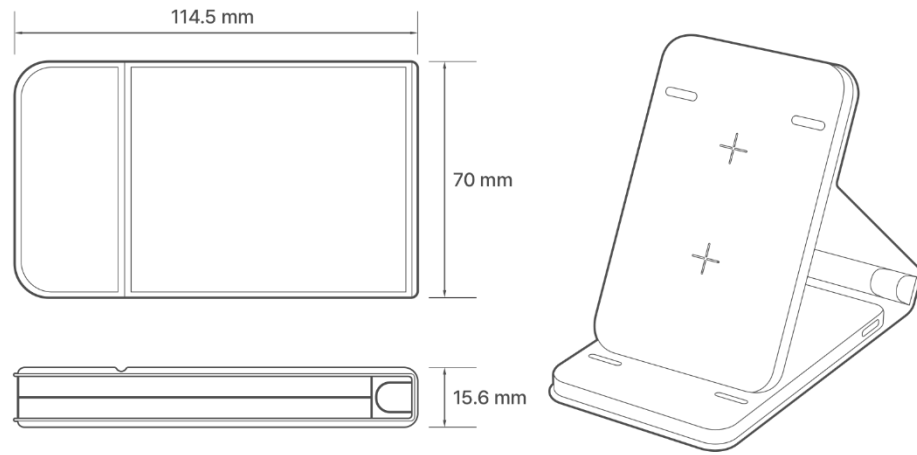

SPECIFICATIONS

	Model name	FOLDABLE
Product	Dimensions	Product appearance (Width x Height x Depth): 120.9 x 70.5 x 17 mm / 4.76" x 2.78" x 0.67" Cable length: 1.5 m / 4.92 ft
	Input	USB-C (9 V / 2.77 A)
Interface	Wireless	Smartphone: Max. 10 W Galaxy Watch: Max. 3 W Wireless earphone: Max. 5 W